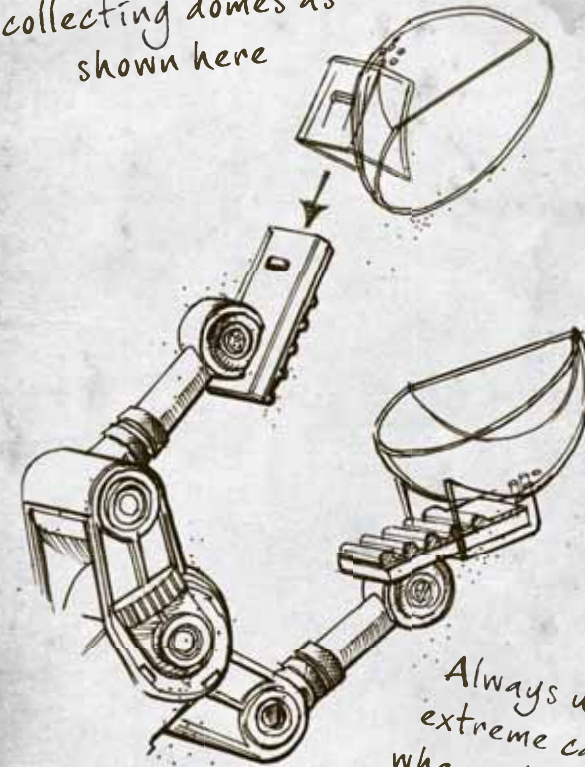

ALL-TERRAIN NATURE COLLECTOR

ACTIVITY GUIDE
WITH INSTRUCTIONS

My Fellow Explorers,

Your All-Terrain Nature Collector will help you to collect and observe specimens of all types when exploring the great outdoors.

The collector grips are perfect for picking up inanimate objects.

Critter-collecting domes help you examine insects on land, and the pond net allows you to study water creatures, too!

Attach the critter collecting domes as shown here

Always use extreme care when collecting and observing live creatures!

Start exploring with the activities described below, or use your imagination to think of your very own games and adventures!

EXPLORE AND COLLECT